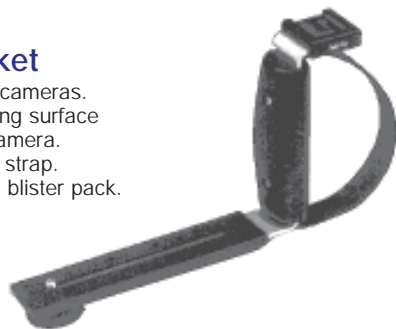

The BK 400 automatically synchronizes with the flash system of your camera and the ergonomic contoured grip has a built-in slave trigger that converts any flash into a digital flash. Unit has a foldable bracket, for easy storage. Attaches to camera through the tripod screw.

CSB400 Folding Slave Flash Bracket BK400

samigon® One-Touch Folding Bracket

All metal, folding 90° shoe bracket. Molded hand grip and rubberized bed over hard metal makes this bracket a sturdy, convenient device for use on 35mm cameras. Extremely portable as it folds neatly and can fit into clothes pocket. Opens up for use and snaps into position. Spring lock holds upright shoe arm tightly. To close, release spring. Cable release socket accepts most releases. Samigon blister pack. Master: 10.

CSA413 One Touch Folding Bracket

samigon® Straight Flash Bracket

Strong aluminum alloy bar (8" long x 1" wide). Rubber base is 6" long to prevent camera slippage. Locking camera travels along 5 3/8" cut for centering camera. 1/4 x 20 screw. Built-in flash shoe for mounting flashgun. Tripod socket permits mounting on tripod. Samigon blister pack. Master: 10.

CSA415 Straight Flash Bracket

samigon® Right Angle Bracket

Rigid metal bracket to fit all cameras. Grip at 90°. Covered mounting surface affords good protection to camera. Excellent quality. With hand strap. Made in Germany. Samigon blister pack. Master: 5.