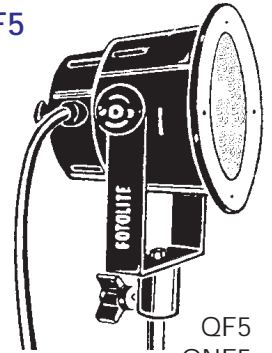

QF5
QNF5

Quartz, QC6

Quartz unit uses 600 watt DYX/DYV lamps, suitable for video and all photographic use. Permanent barn doors attached. Baked-on yellow finish. Master Pack: 6

CTE262 Quartz