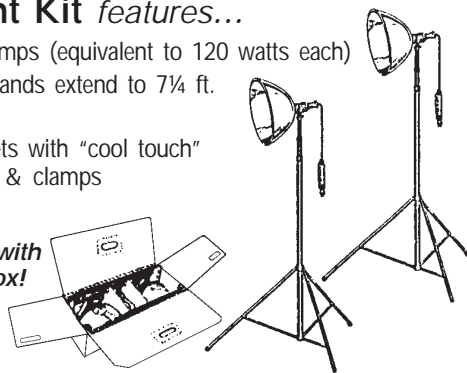

Internet Photo Studio PRO™

Total lighting control when photographing small items for the internet, catalogs, brochures, industry, etc.

- Three separate lights (2 lamps, 1 base).
- Base unit: 16" x 24" illuminated area.
- 2 fully adjustable lamp units, for heights of 12" to 24". Lamps have a magnetic mount that attaches anywhere on the base for total light positioning and control. Each lamp has its own individual switch.
- Each lamp has a 26W 5000° fluorescent lamp (120W incandescent equivalent) for bright, color corrected lighting.
- Magnetically mounted fully adjustable background support allows for rapid set-up and storage.
- Special lighting effects are easily produced by placing gels on lamps or base.
- Products up to 18"-20" in height are easily accommodated.

Email your orders to: orders@argraph.com

Website: www.argraph.com

Studio Lighting Equipment for Digital Photography

Deluxe Light Kit *features...*

- (2) 26 watt 5000° lamps (equivalent to 120 watts each)
- (2) 3-section light stands extend to 7¼ ft.
- (2) 10" reflectors
- (2) Deluxe socket sets with "cool touch" wooden handles & clamps
- (2) Ball Studs

Deluxe Kit comes with Carry/Storage Box!

CSA105INT Deluxe 2-light kit

Single Light Kit *Includes...*

- (1) 26 watt 5000° lamp (equivalent to 120 watts each)
- (1) 3-section light stand extends to 7¼ ft.
- (1) 10" reflector
- (1) socket set with "cool touch" wooden handles & clamps