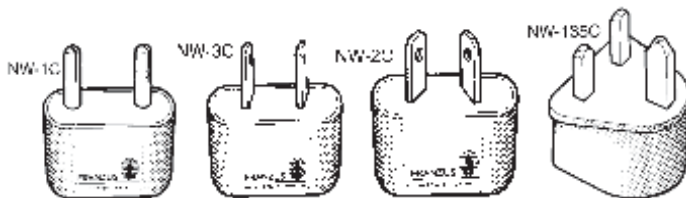

CFR105 International Adapter Plug Set M-500E

**Travel Smart by Franzus
Adapter Plugs**

Master quantity for items listed below is 24.

Adapter plug with two long thin pins:

For Europe, Africa, Middle East, Asia and parts of the Caribbean.