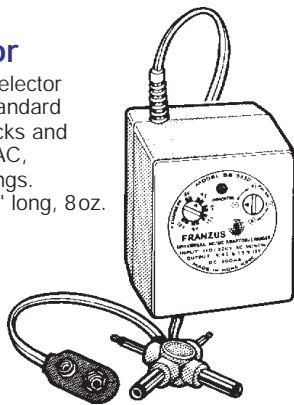

**Travel Smart by Franzus
Deluxe Battery Eliminator**

Dual voltage international model with selector switch. Replaces battery power with standard house current. Plug with 4 universal jacks and 9V adapter clip. 110/120 or 220/240V AC, 50/60Hz input. Six output voltage settings. Power indicator light. Polarity switch. 3" long, 8 oz. Master: 24.