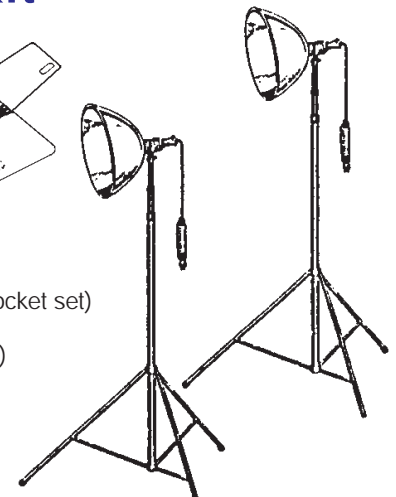

Kit includes:

- 2-Deluxe 3-section lightstands (extend to 7¼ ft.)
- 2-10" Reflectors
- 2-Deluxe socket sets with wooden handles and hardware
- 2-Ball studs

To assemble a 3-way set-up,
order an additional single light kit (#CSA124).

CSA124	Single-Light Kit (stand, reflector, socket set)
CSA124INT	Single-Light Kit with Lamp
CSA626	Replacement Lamp (26W 5100°K)
CSA630	FL-360 Light Kit