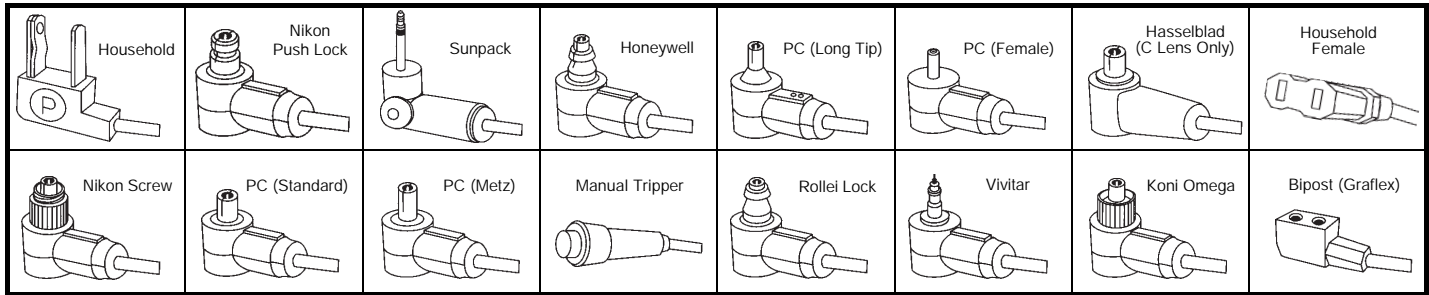

Email your orders to: orders@argraph.com

Website: www.argraph.com

Paramount Heavy Duty Flash Cords

Professional quality, heavy duty flash cords are made in the U.S.A. These long lasting cords, made of 24 gauge wire, incorporate parallel wiring design to prevent kinks, twists and shorts. Plugs are molded to cords for strength, and are polarized. Individually polybagged for pegboard. Master: 10.