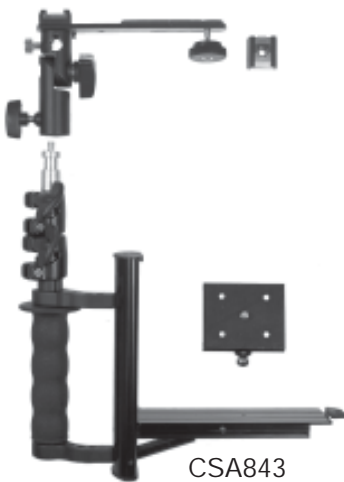

CSA843

CSA843 V-H Flip Bracket System Deluxe

The Deluxe Unit has all the features of the Basic Unit above, plus:

1) A lockable, tilting cross bar to center light over camera lens.
2) Accepts a photo umbrella.
3) Sliding camera mount allows the camera to be centered under the flash no matter where the tripod mount is located on the camera.

SMOOTH FLIP
FROM VERTICAL
TO HORIZONTAL

CSA841	V-H Flip Bracket System
CSA843	V-H Flip Bracket System Deluxe
CSA852	Extra Quick Release for V-H Flip Brackets

PERSONAL SERVICE IS OUR #1 PRIORITY

ARGRAPH
CORP

Address: 111 Asia Place, Carlstadt, NJ 07072 Phone: (201) 939-7722
Order by Toll Free Phone: 1-888-ARGRAPH or 1-800-526-6290 Fax: (201) 939-7782

Email your orders to: orders@argraph.com

Website: www.argraph.com