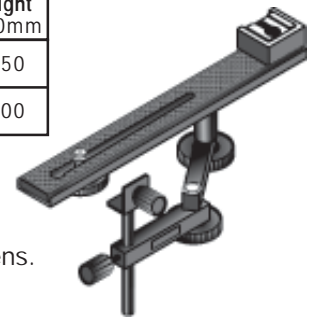

THE UNIVERSAL FLASH THAT DOES IT ALL!
Master/Slave • Digital/Conventional • Bare Bulb/Directional

Digital Bare Bulb Slave Flash

This Samigon Digital Bare Bulb Slave Flash can **distinguish the pre-flash in a digital camera**, ignore it and then trigger itself rapidly when the second exposure flash from the camera is fired. The delay can be turned off for normal cameras. The Samigon Digital Slave Flash has a highly sensitive receptor that can **detect the master flash 50ft or more away**, and is not affected by day light from a window, or other ambient light. The built in reflector can be repositioned to **change the light illumination patterns to 45, 180 and 310 degrees**. The color temperature is 5600k daylight. The Samigon Digital Bare Bulb Flash has an output of 60W/s and can recycle in 2 seconds. It screws into a standard light bulb socket for power.

An optional synch cord is available for those who wish to fire it from the camera.