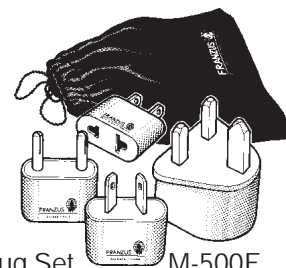

CFR105 International Adapter Plug Set M-500E