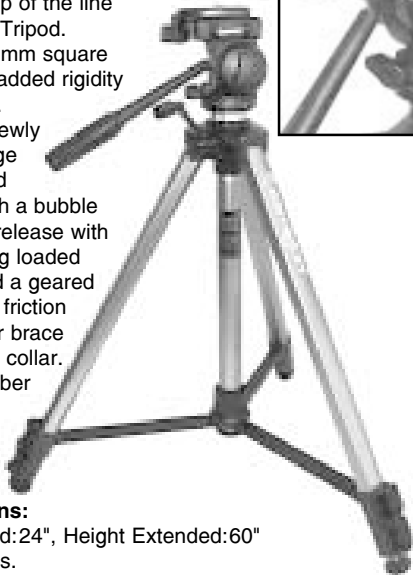

Specifications:
Height Closed: 19"
Height Ext: 47"
Weight: 2.1 lbs.

BSA602 Photo/Video Tripod

Compact Photo/Video Tripod #BSA603

3-section (20mm square channel) with a 3-way oil-fluid panhead for smooth movements. Built-in, quick-release adapter with spring loaded video pin, and a bubble level. Crank center column allows exact height adjustment. Friction control to avoid camera drop. Locking center column brace for added stability. Rubber tipped legs.

Specifications:

Height Closed: 23"
Height Extended: 56"
Weight: 3.6lbs.

BSA604 Photo/Video Tripod

Pro Photo/Video Tripod #BSA605

Samigon's top of the line Photo/Video Tripod. 3-section (26mm square channel) for added rigidity and strength. Features a newly designed large 3-way oil fluid pan head with a bubble level. Quick release with built-in, spring loaded video pin and a geared elevator with friction collar. Center brace with lockable collar. Spiked & rubber tipped legs.

Specifications:

Height Closed: 24", Height Extended: 60"
Weight: 4.4 lbs.

BSA605 Photo/Video Tripod

EXTRA QUICK RELEASE PLATES

- BSA621 For BSA603 and 604
Note: Also fits Bilora quick releases
- BSA622 For BSA605
- BSA623 For BSA618

Specifications:

Height Closed: 10½",
Height Fully Extended: 20"
Weight: 24 oz.

BSA607 Photo/Video Tripod

Monopod #BSA617

This sturdy 5-section monopod weighs less than a pound. It has a flip lock leg with a rubber foot and a retractable steel spike for outdoor use. Non-slip rubber hand grip for comfort. Perfect for outdoor and sports photography. Height Closed: 19½" Extended: 63½" Weight: 14.2oz.