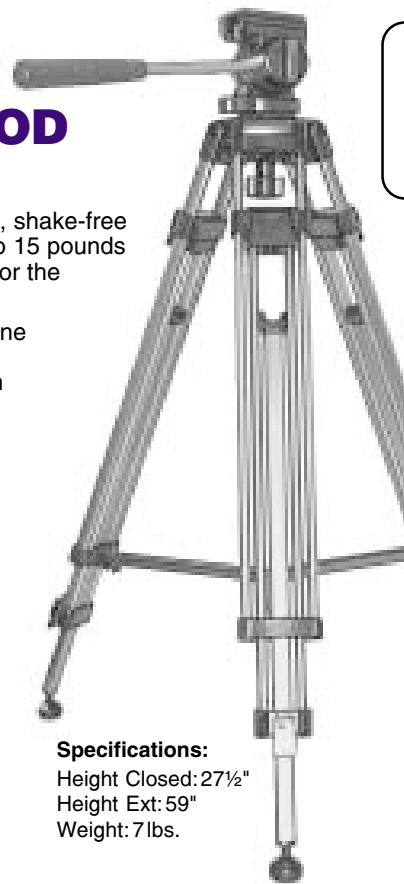

PROFESSIONAL VIDEO TRIPOD with Claw-Ball Fluid Head

Rapid setup, quick head leveling for a smooth even 360° pan, steady, shake-free operation and the ability to handle super VHS and Hi-8 cameras up to 15 pounds at a reasonable price, make the Samigon BSA650 the perfect tripod for the educational, industrial, wedding and advanced videographer.

The BSA650 has the traditional "claw-ball" head found on top of the line video tripods. It allows easy leveling, even on uneven ground, and a flat smooth even pan. The claw-ball head is featured on tripods which cost three times the price.

- **Claw-ball levelling assures even, horizontal panning**
- **30" - 59" height range**
- **All-metal fluid head**
- **3-section tandem legs**
- **Retractable rubber/spiked feet**
- **Aluminum alloy construction**
- **Anti "dump" mechanism**
- **Built-in bubble level**
- **Quick release plate**
- **Adjustable handle position**
- **For cameras up to 15lbs**

BSA650 Professional Video Tripod
BSA652 Spare Quick release plate for BSA650

*Recommended by
Dirck Halstead
Time Magazine's
Senior White House
Photographer*

ALL METAL FLUID HEAD

CLAW BALL LEVELLING

Specifications:
Height Closed: 27½"
Height Ext: 59"
Weight: 7 lbs.