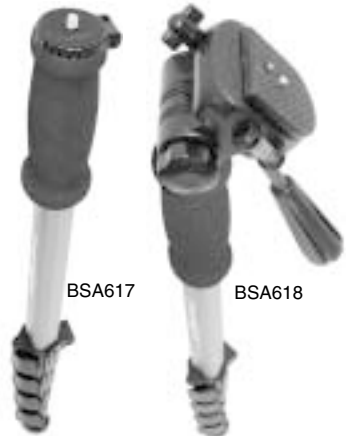

Specifications:

Height Closed: 24", Height Extended: 60"
Weight: 4.4 lbs.

BSA605 Photo/Video Tripod

EXTRA QUICK RELEASE PLATES

- BSA621 For BSA603 and 604
Note: Also fits Bilora quick releases
- BSA622 For BSA605
- BSA623 For BSA618

Photo/Video Tripod #BSA607

3-section (20mm closed channel). A handy, lightweight mini-tripod with a geared elevator center column, center brace, and rubber tipped, quick release legs. Pan head tilts for vertical and horizontal formats and has a quick release base.

Specifications:

Height Closed: 10½",
Height Fully Extended: 20"
Weight: 24 oz.

BSA607 Photo/Video Tripod

Monopod #BSA617

This sturdy 5-section monopod weighs less than a pound. It has a flip lock leg with a rubber foot and a retractable steel spike for outdoor use. Non-slip rubber hand grip for comfort. Perfect for outdoor and sports photography. Height Closed: 19½" Extended: 63½" Weight: 14.2oz.

BSA617 Monopod w/Round Head

Monopod #BSA618

Sturdy 5-section tubular monopod with 2-way fluid head. Quick release with spring loaded video pin and bubble level. Flip lock legs with retractable steel spike for outdoor use. Rubber handle and hand strap for safety. Height Closed: 22 7/8", Extended: 67", Wgt: 1.85 lbs.