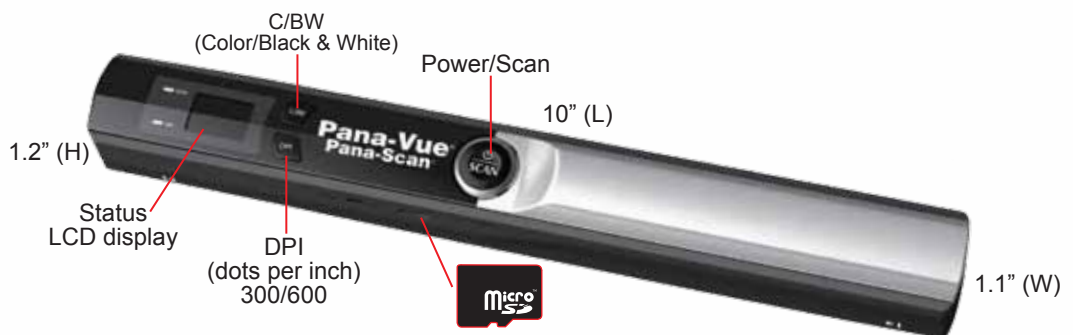

Magazines

Kids' Artwork

Photographs

Documents

Newspapers

Technical Specifications:

- **Resolution** Low resolution: 300x300 dpi (default)
 High resolution: 600x600 dpi
- **Scan Speed***
 (Approximate .seconds) Color Low resolution - 3 seconds
 for letter size paper B & W Low resolution - 2 seconds
 Color High resolution - 13 seconds
 B & W High resolution - 6 seconds
- **Capacity**
 (Per 1GB microSD card,..... 300dpi color - 780 Scans (Minimum)
 scanning Letter size original) 300dpi B & W - 1280 Scans (Minimum) (Actual number of scans varies depending on complexity of original)
 600dpi color - 220 Scans (Minimum)
 600dpi B & W - 290 Scans (Minimum)
- **Scan width**..... 8 1/2"
- **Scan length**..... 300DPI: 50" (Max), 600DPI: 25" (MAX)