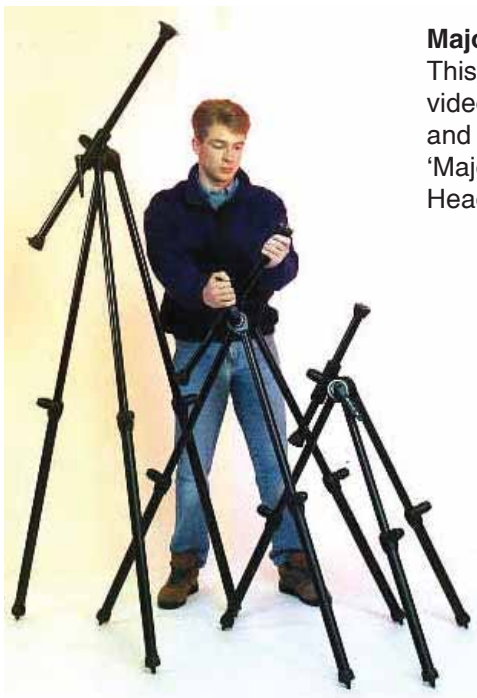

UNI-LOC

Major Tripods (Pan Heads and Ball Heads sold separately)

This is our heavy-duty tripod designed for use by professional photographers and videographers. They are strong and provide essential stability when using heavy equipment and large lenses. UNI-LOC tripods perform in all weather and rugged ground conditions. 'Major Series' tripods have two section legs. Series 30 or 60 Ball Heads or Series 35 Pan Heads are best suited for use with these tripods.

Item #
BUL303B

Item #
BUL301

UNI-LOC Ball Heads

The Series 30 Ball heads will fit UNI-LOC 1600 & S1700, all Major tripods and the Model 1600M and Major Monopod.

This series is for use with medium weight equipment including Digital 35mm with large lenses, medium format cameras and lightweight 4 x 5 Monorails. Base thread and camera screw sizes indicated.

Item #	Manf#	Description	Height/Folded Length/Weight	MSRP	SPECIAL
Major Tripods					
_____ BUL1220C MA1220	Uni-Loc Compact Tripod Brown (48"/ 27"/ 6.8 lbs.).....		305.00.....	100.00
		<i>ONLY 2 PIECES AVAILABLE</i>			
_____ BUL2300B MA2300	Uni-Loc High Lift Tripod Black (98"/ 44"/ 10.7 lbs.).....		415.00.....	125.00
		<i>ONLY 2 PIECES AVAILABLE</i>			
_____ BUL2300C MA2300	Uni-Loc High Lift Tripod Brown (94"/ 41"/ 8.6 lbs.).....		415.00.....	125.00
		<i>ONLY 2 PIECES AVAILABLE</i>			
Ball Heads					
_____ BUL301 30BH.....	Uni-Loc Compact Ball Head (94"/ 41"/ 8.6 lbs.).....		100.00.....	45.00
		<i>ONLY 1 PIECE AVAILABLE</i>			
_____ BUL301B 30BH.....	Uni-Loc Ball Head Black (3/8"/1/4" & 3/8").....		100.00.....	45.00
		<i>ONLY 5 PIECES AVAILABLE</i>			
_____ BUL303B 30BHCP....	Uni-Loc B.H. W/Rev Base Black (3/8"/ 1/4"/ 3/8").....		180.00.....	95.97
		<i>ONLY 4 PIECES AVAILABLE</i>			
_____ BUL601 60BH.....	Uni-Loc LG #60 Ball Head (3/8"/1/4"/ 3/8").....		215.00.....	75.00
		<i>ONLY 2 PIECES AVAILABLE</i>			
Pan Head					
_____ BUL625C	Uni-Loc Pan-Head Brown.....		175.00.....	85.00
		<i>ONLY 1 PIECE AVAILABLE</i>			