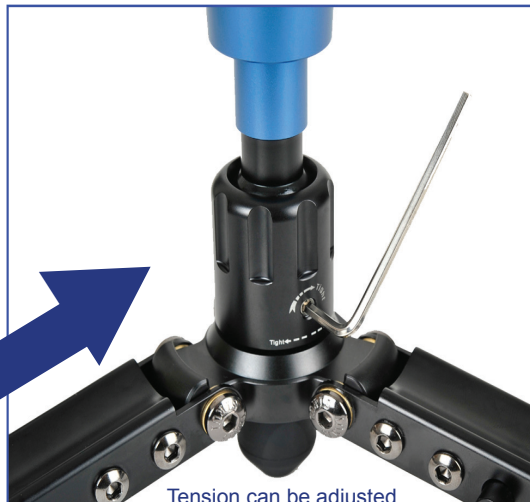

SIRUI P-X SERIES PROFESSIONAL MONOPODS

Lightweight, compact
and very stable!

P-324X

P-424X

Tension can be adjusted
on lower ball head

P-324X
Recommended Ball Heads:
G-20X, K-20X, K-30X L-10

P-424X
Recommended Ball Heads:
G-20X, K-20X, K-30X L-10

For ultimate stability, nothing but a tripod will do. However, there are times when a tripod is not practical or allowed. A monopod offers excellent stability when working with long telephoto lenses and makes a difference in low-light situations. Monopods are easy to carry, can be set up instantly and are ideal when you are working in tight spaces.

The **NEW Sirui P-324X and P-424X Photo/Video Monopods** have three sturdy fold-down support feet that provide stability of a tripod with the convenience of a monopod! The rugged feet can be stepped on to prevent the monopod from moving, allowing you to creatively pan 360° and tilt up to 15° in any direction! This is possible thanks to the extremely smooth and adjustable ball head base located on the bottom of the monopod leg.

Features

1. The **P-324X/424X** have three sturdy fold-down support feet that provide stability of a tripod with the convenience of a monopod!
2. Foam grip for solid hold in wet or cold conditions
3. The mounting plate comes with a double headed, reversible screw that accommodates 1/4" and 3/8" tripod sockets