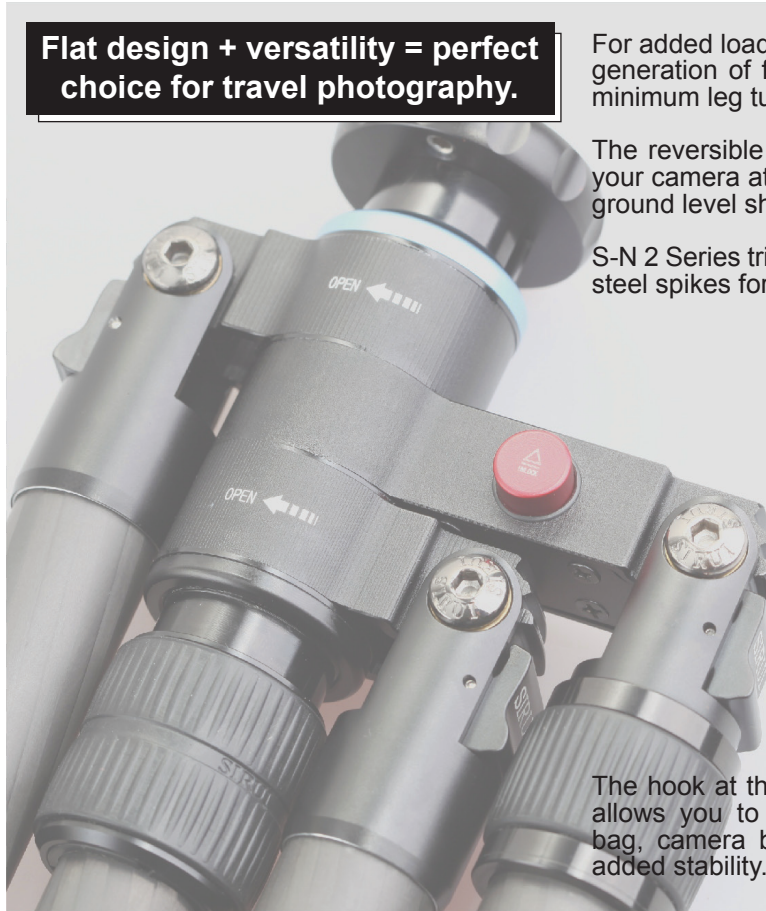

SIRUI S-N SERIES PROFESSIONAL TRIPODS

S-N

S-N series flat style tripods have an extremely functional appearance, are only 1.6 inches (4 cm) thick when folded flat and are small enough to be easily carried and stored in a suitcase or backpack. All S-N series tripods have 8 layer carbon fiber legs for maximum load handling and light weight.

Flat design makes it easy to carry and store in backpacks and carry-ons.

Flat design + versatility = perfect choice for travel photography.

For added load capacity and stability, this new generation of flat style tripods has increased minimum leg tube diameters.

The reversible center column lets you mount your camera at a unique angle for low level or ground level shooting

S-N 2 Series tripods have retractable stainless steel spikes for outdoor photography.

S-1204N

For added versatility, S-N series tripods are designed with a detachable leg that converts into a monopod - extremely convenient when tripods are not allowed or when shooting in narrow areas. And the center column can be attached for more height. The